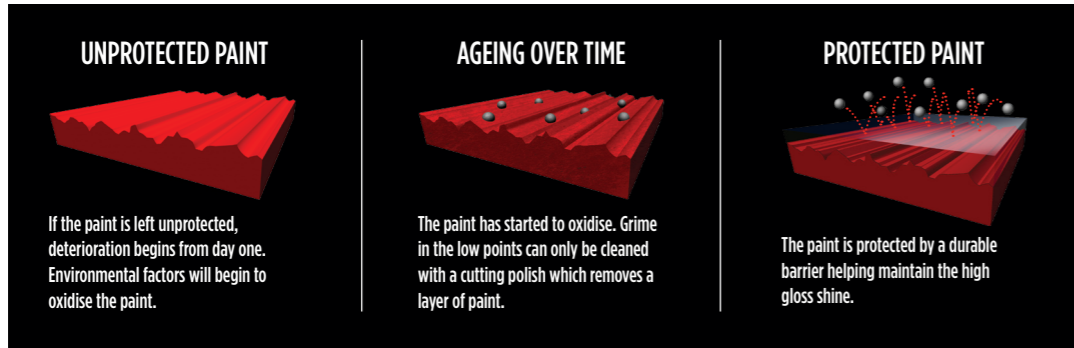

All of our products have been developed to withstand the harshest environmental and climatic conditions, and we proudly offer two advanced paint protection options to suit your needs.

Our professionally applied products are guaranteed for the lifetime of ownership of your vehicle subject to Guarantee Conditions.

# POLYMER SEALANT

Our polymer sealant has been professionally applied to vehicles throughout the UK for many years and protects your vehicle's paintwork from the harsh environment that surrounds it.

- **Highest gloss finish:** The Polymer sealant is a high gloss finish on top of the paintwork. The gloss reading is one of the highest in the industry.
- **Smooth surface:** The Polymer sealant contains unique calcium carbonates that leave the surface with a smooth finish.
- **Proven technology:** The Polymer technology comes from a proven formula that has treated millions of cars in the UK.