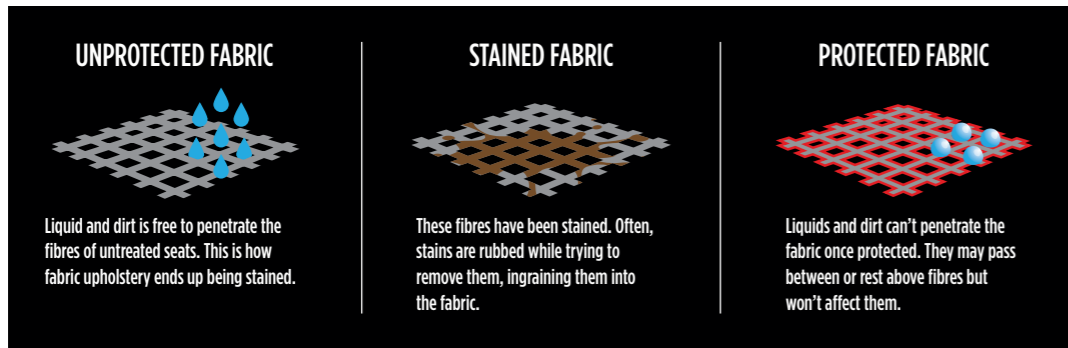

## CERAMIC SEALANT UPGRADE

Our advanced Ceramic sealant has been professionally applied to vehicles throughout the UK for many years and protects your vehicle's paintwork from the harsh environment that surrounds it.

- This professionally applied product prevents spills of coffee, tea, milk, soft drinks, juices, water and other similar liquids from permanently staining your fabrics and carpets.
- The dirt can be either vacuumed or wiped off with a gentle cleaning solution.
- The invisible barrier helps reduce friction between the fibres, prolonging their life and allowing the fabrics to retain their natural texture and appearance.