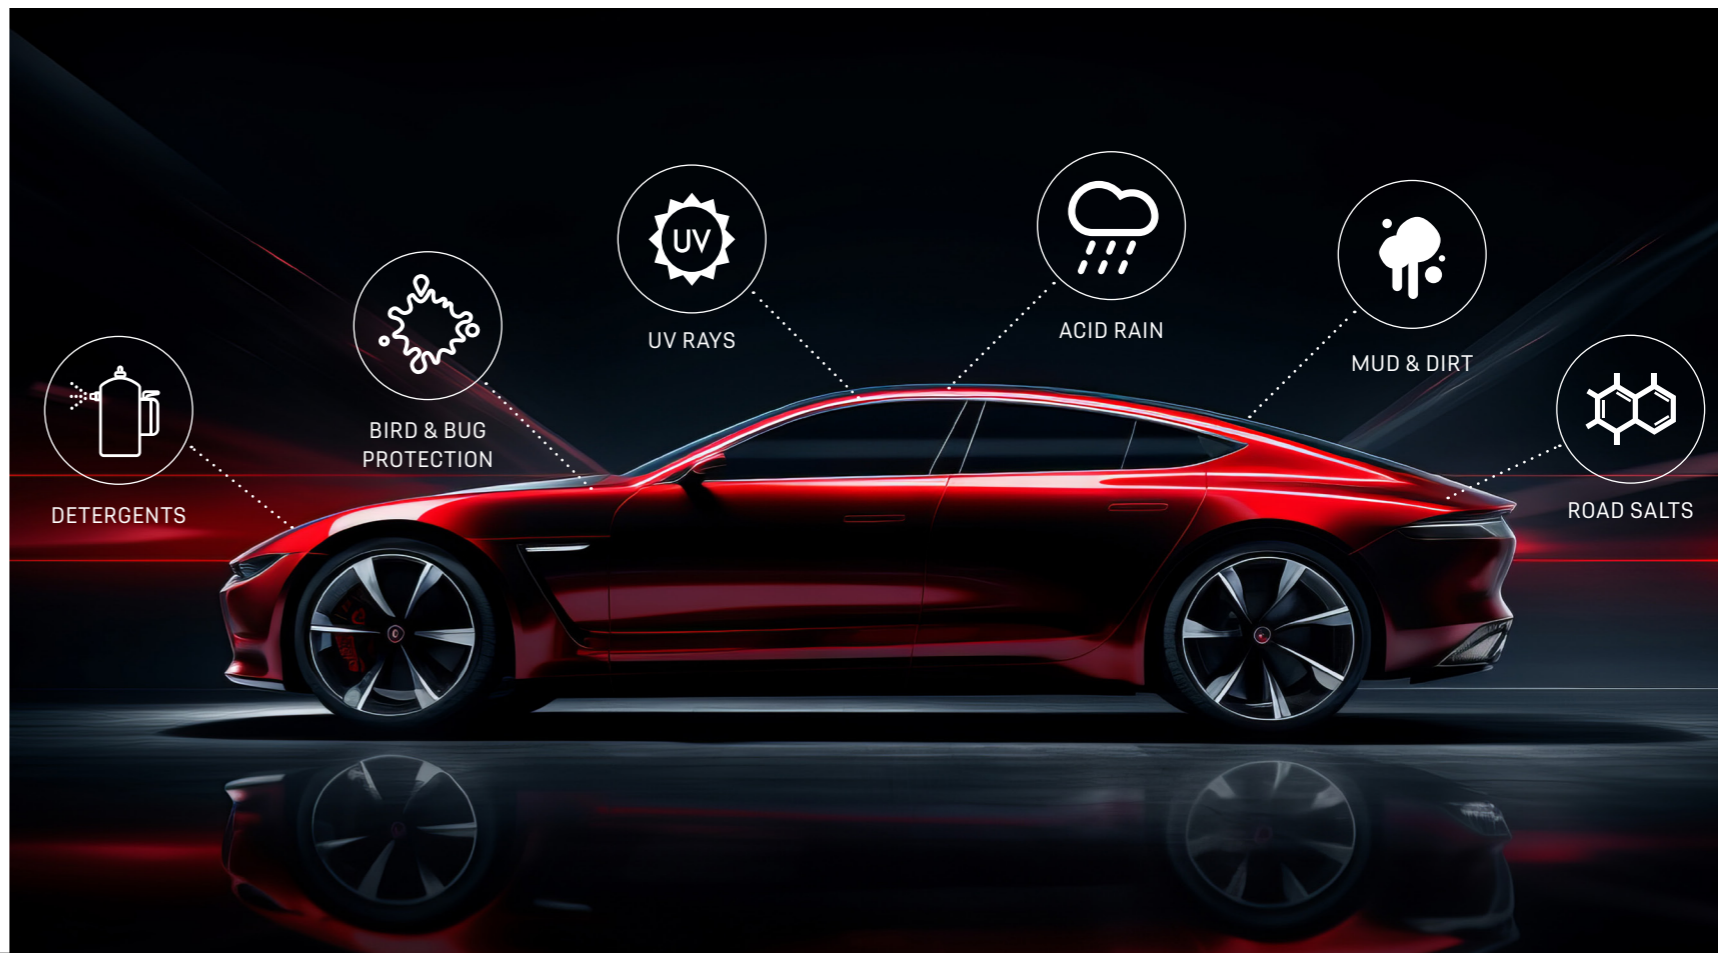

CERAMIC SEALANT UPGRADE

Our advanced Ceramic sealant has been professionally applied to vehicles throughout the UK for many years and protects your vehicle's paintwork from the harsh environment that surrounds it.

- **Exceptional Thermal Stability:** The Ceramic coating can withstand a wide range of temperatures, from very low (maintaining flexibility at -60°C) to very high (up to 300°C or more).
- **Superior UV & Weathering Resistance:** This coating is more resistant to UV radiation and oxidative degradation than the carbon-carbon (C-C) bonds in traditional waxes. This results in excellent colour and gloss retention and an extended lifespan for coatings in outdoor environments.
- **Chemical & Corrosion Resistance:** Highly resistant to a broad range of chemicals, including acids, alkalis, solvents, and fuels, which provides long-term protection against corrosion for various substrates.
- **Low Environmental Impact (in coatings):** This coating has a high-solid content and low Volatile Organic Compound (VOC) emissions, making them an environmentally friendly alternative to traditional solvent-based coatings.