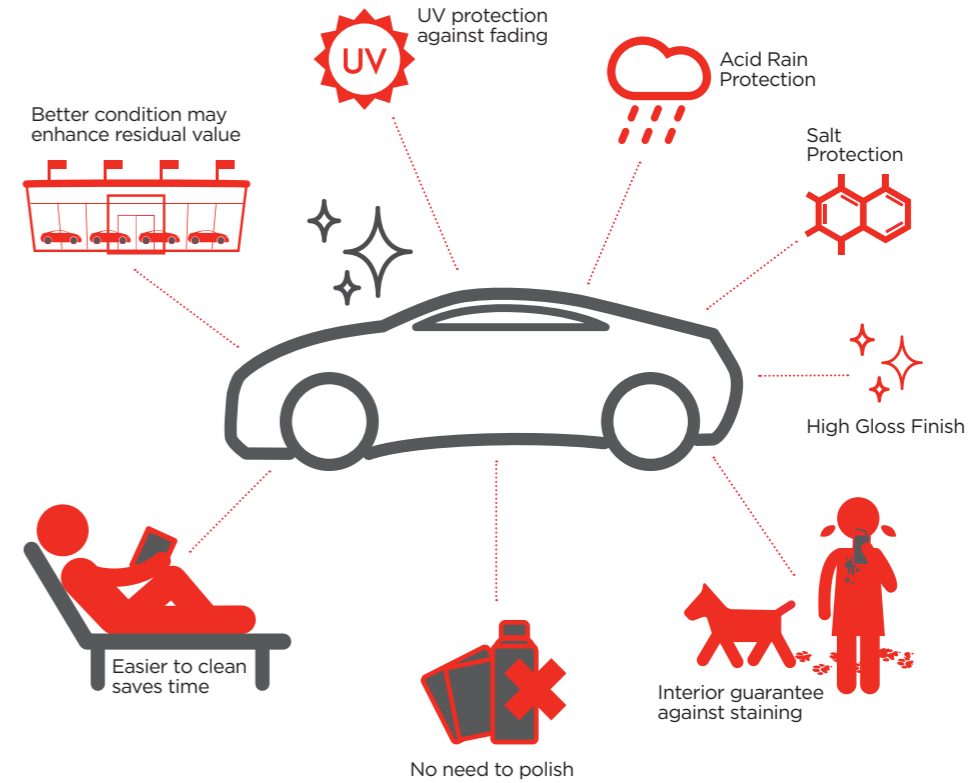

CUSTOMER BENEFITS