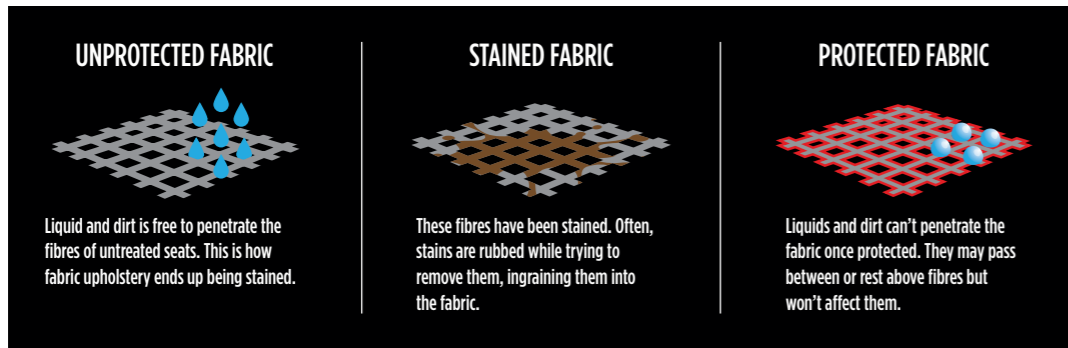

CERAMIC SEALANT UPGRADE

Our advanced Ceramic sealant has been professionally applied to vehicles throughout the UK for many years and protects your vehicle's paintwork from the harsh environment that surrounds it.

- This professionally applied product prevents spills of coffee, tea, milk, soft drinks, juices, water and other similar liquids from permanently staining your fabrics and carpets.
- The dirt can be either vacuumed or wiped off with a gentle cleaning solution.
- The invisible barrier helps reduce friction between the fibres, prolonging their life and allowing the fabrics to retain their natural texture and appearance.