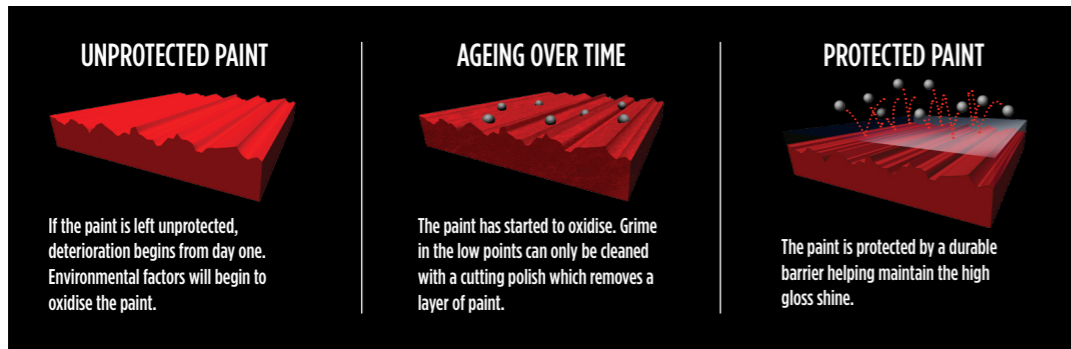

All of our products have been developed to withstand the harshest environmental and climatic conditions, and we proudly offer two advanced paint protection options to suit your needs.

Our professionally applied products are guaranteed for the lifetime of ownership of your vehicle subject to Guarantee Conditions.

POLYMER SEALANT

Our polymer sealant has been professionally applied to vehicles throughout the UK for many years and protects your vehicle's paintwork from the harsh environment that surrounds it.

- **Highest gloss finish:** The Polymer sealant is a high gloss finish on top of the paintwork. The gloss reading is one of the highest in the industry.
- **Smooth surface:** The Polymer sealant contains unique calcium carbonates that leave the surface with a smooth finish.
- **Proven technology:** The Polymer technology comes from a proven formula that has treated millions of cars in the UK.

- This professionally applied product prevents spills of coffee, tea, milk, soft drinks, juices, water and other similar liquids from permanently staining your fabrics and carpets.
- The dirt can be either vacuumed or wiped off with a gentle cleaning solution.
- The invisible barrier helps reduce friction between the fibres, prolonging their life and allowing the fabrics to retain their natural texture and appearance.