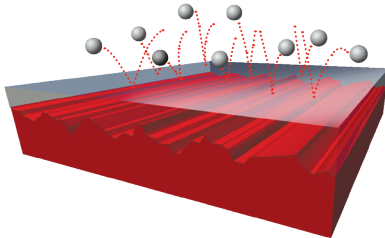

PROTECTED CAR PAINT

The paint, once treated, is protected by a durable barrier. This helps maintain the high gloss shine and protects against contaminants.