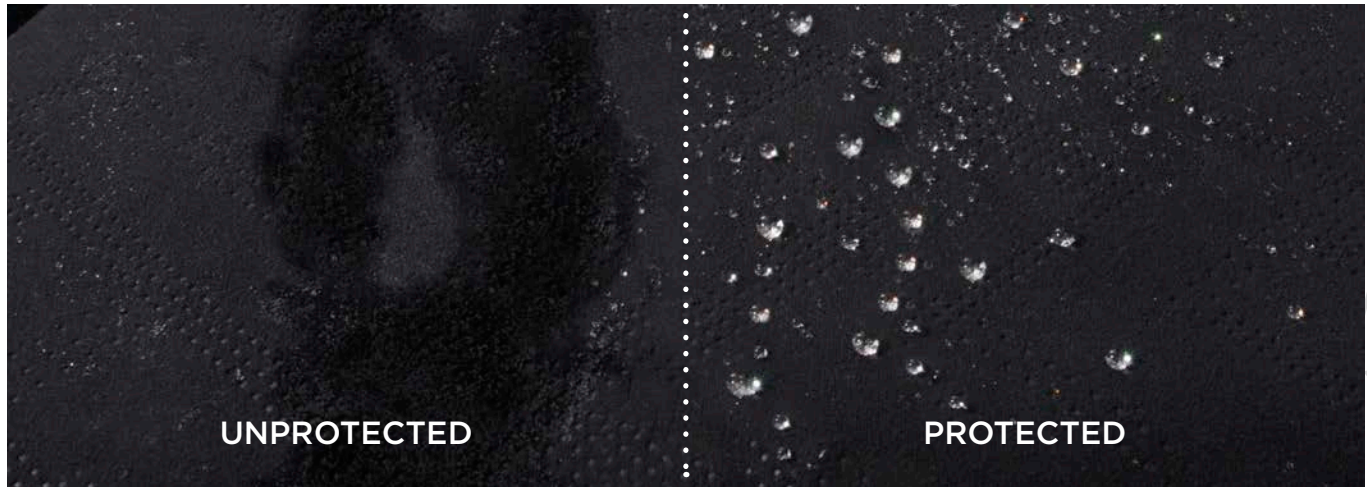

### PROTECTED WITH SUPAGARD

The paint, once treated, is protected by a durable barrier. This helps maintain the high gloss shine and protects against contaminants.

# Fabric Protection

Our technicians coat each fibre of the fabric seats and carpets with a resin based formula which eases the removal of dirt and spills. This prevents staining while preserving the texture and appearance of the material.