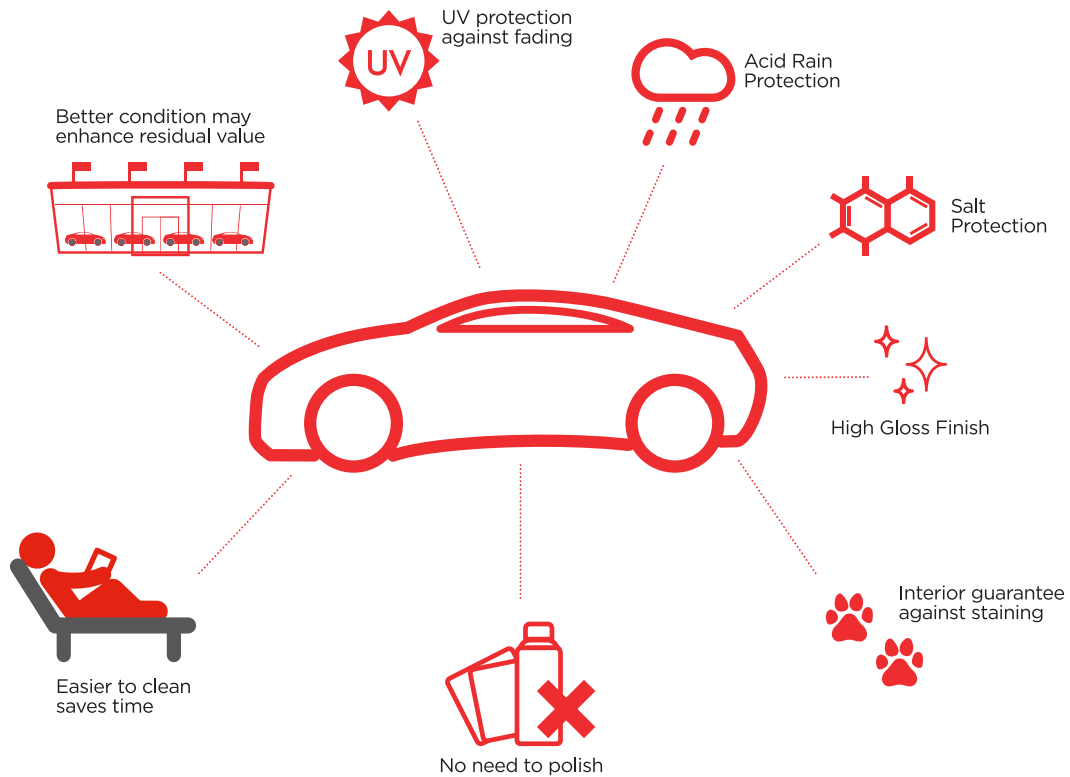

CUSTOMER BENEFITS