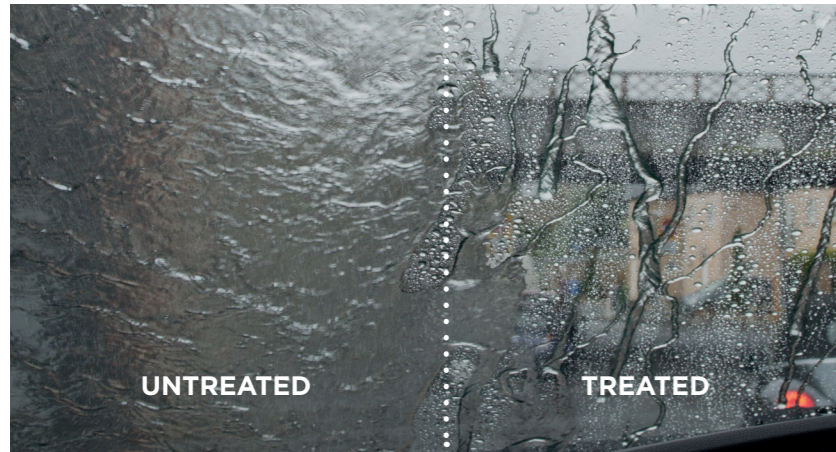

Glass Treatment

(Optional Extra)

Supagard's SupaVision utilises new glass bond technology to provide an optically clear, non-stick coating for unbeatable visibility in all conditions for up to 6 months.

When professionally applied to your vehicle's windscreen or side and rear windows, it will dramatically improve both day and night visibility while driving in rain, sleet or snow.

PROTECTED AGAINST

IMPROVED
VISIBILITY

QUICK FROST
REMOVAL

HYDROPHOBIC
PROTECTION

BIRD & BUG
PROTECTION

TREATED GLASS

SupaVision is a protective repellent barrier that last for months. Rain beads up and rolls off the glass leaving it easier to clean and keeping it clean for longer.

UNTREATED

TREATED

Aftercare

After our trained technicians have professionally applied Supagard protection to your car, we provide you with a selection of aftercare products to keep your car gleaming. With so many forms of wax and polishing products on the market, it makes sense to use car care products that will complement your Supagard showroom finish.

Our comprehensive Supagard aftercare range has been specifically designed to give you all the car cleaning and car detailing products you'll require to keep your car in pristine condition. You can wash and clean your car as often as required, safe in the knowledge that Supagard aftercare products are fully compatible with our paint, interior and glass protection systems.