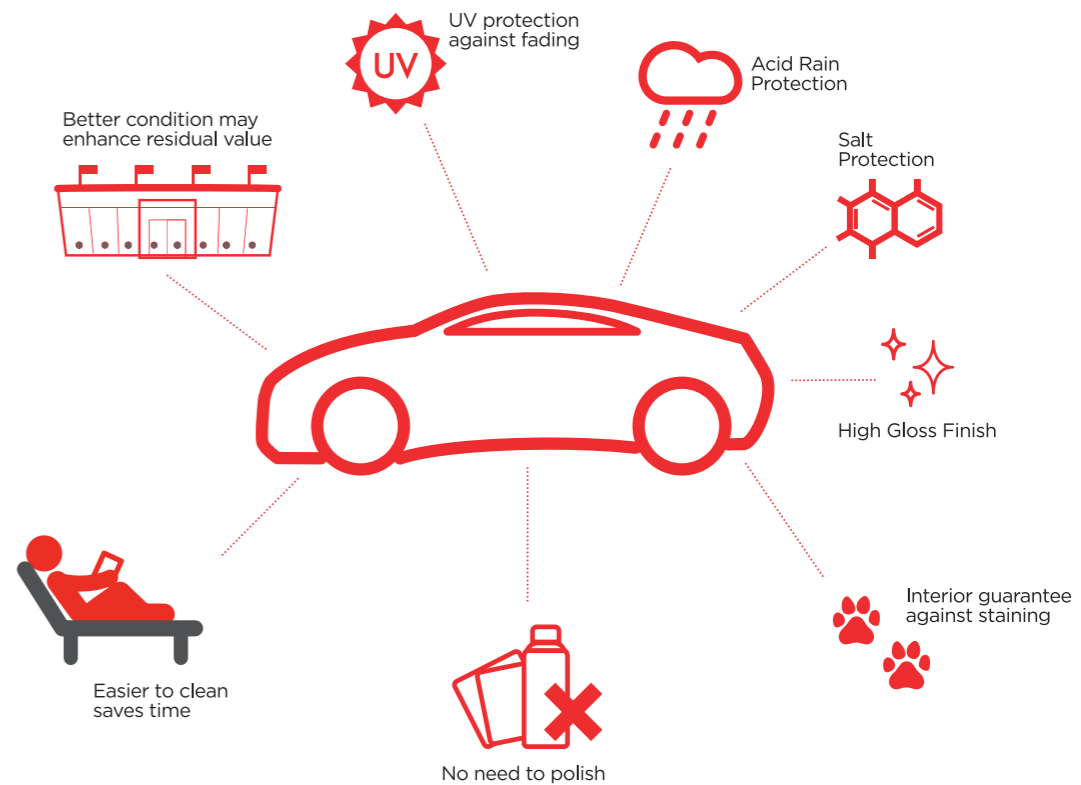

CUSTOMER BENEFITS