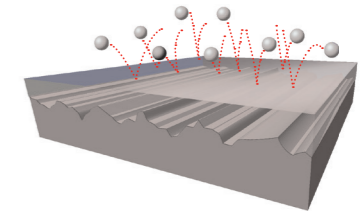

ROAD SALTS

BRAKE DUST

PROTECTED ALLOYS

Bionic Technology bonds to the alloy wheel surface and forms a protective barrier against contaminants.

Glass Treatment

(Optional Extra)

Supagard's SupaVision utilises new glass bond technology to provide an optically clear, non-stick coating for unbeatable visibility in all conditions for up to 6 months.