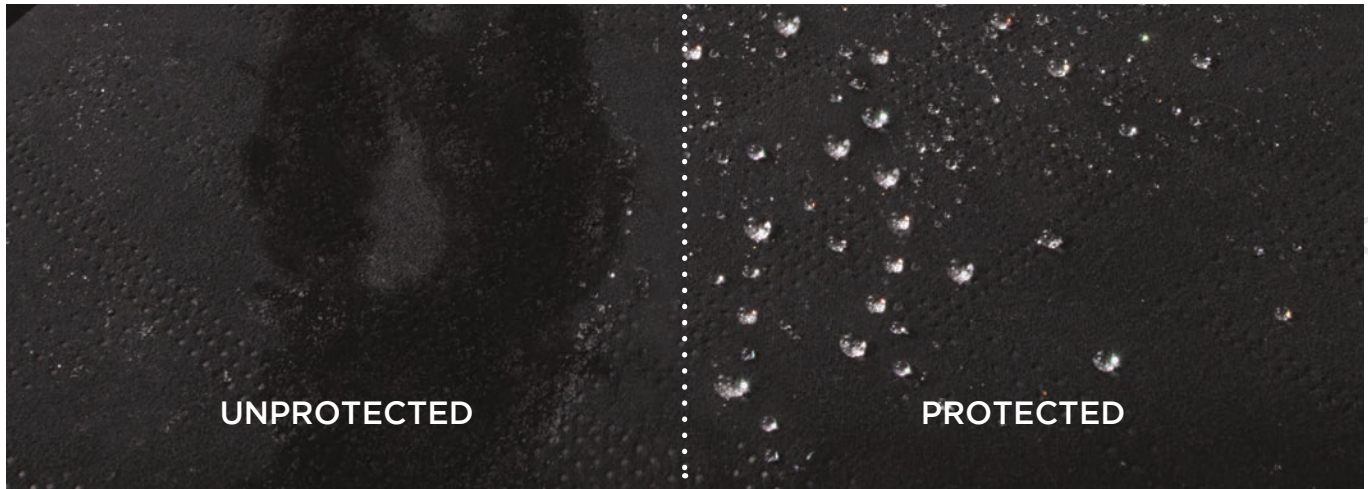

Supagard is professionally applied by trained technicians and all you have to do is wash the car - what could be simpler?

Above are the effects of contaminants on paint that wasn't protected.

PROTECTED AGAINST

The paint has started to oxidise and the grime in the low points can only be cleaned with a cutting polish which removes a layer of paint.

PROTECTED WITH SUPAGARD

The paint, once treated, is protected by a durable barrier. This helps maintain the high gloss shine and protects against contaminants.

Fabric Protection

Our technicians coat each fibre of the fabric seats and carpets with a resin based formula which eases the removal of dirt and spills. This prevents staining while preserving the texture and appearance of the material.

PROTECTED AGAINST

DRINKS SPILLS

DIRT & GRIME

MUCKY PETS

UNPROTECTED FABRIC

Liquid and dirt is free to penetrate the fibres of untreated seats.

STAINED FABRIC

These fibres have been stained by a coffee spill. Often, stains are rubbed while trying to remove them, making them worse and ingrained to the fabric.