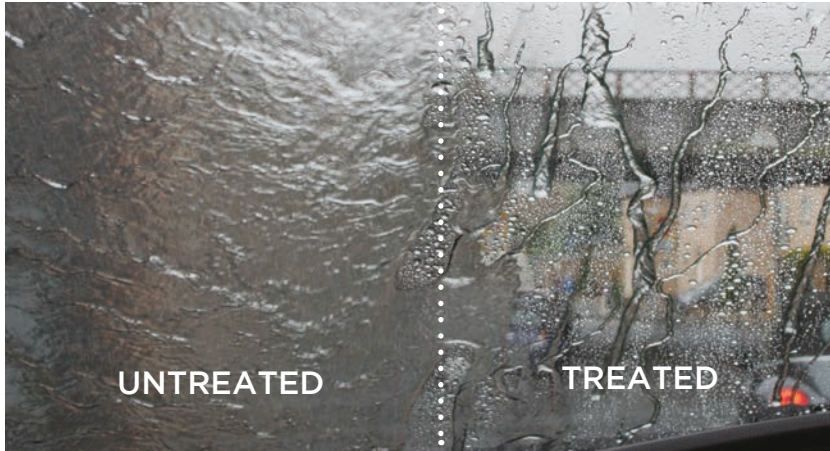

(Optional Extra)

For vehicles with a leather interior, Supagard's Bionic Leather Preserver formula seals and protects the surface against oil and water based staining and dye transfer from clothing, without damaging the leather's supple and lustrous feel.

PROTECTED AGAINST

DRINK SPILLS

DENIM DYE

MUD & DIRT

MUCKY PETS

PROTECTED LEATHER

Liquids and dirt can't penetrate the leather once coated with Supagard's Bionic Leather Preserver.

Glass Treatment

(Optional Extra)

Supagard's SupaVision utilises new glass bond technology to provide an optically clear, non-stick coating for unbeatable visibility in all conditions for up to 6 months. When professionally applied to your vehicle's windscreen or side and rear windows, it will dramatically improve both day and night visibility while driving in rain, sleet or snow.

PROTECTED AGAINST

IMPROVED
VISIBILITY

QUICK FROST
REMOVAL

HYDROPHOBIC
PROTECTION

BIRD & BUG
PROTECTION

TREATED GLASS

SupaVision is a protective repellent barrier that last for months, - rain beads up and rolls off, the glass is easier to clean and keeps clean for longer.