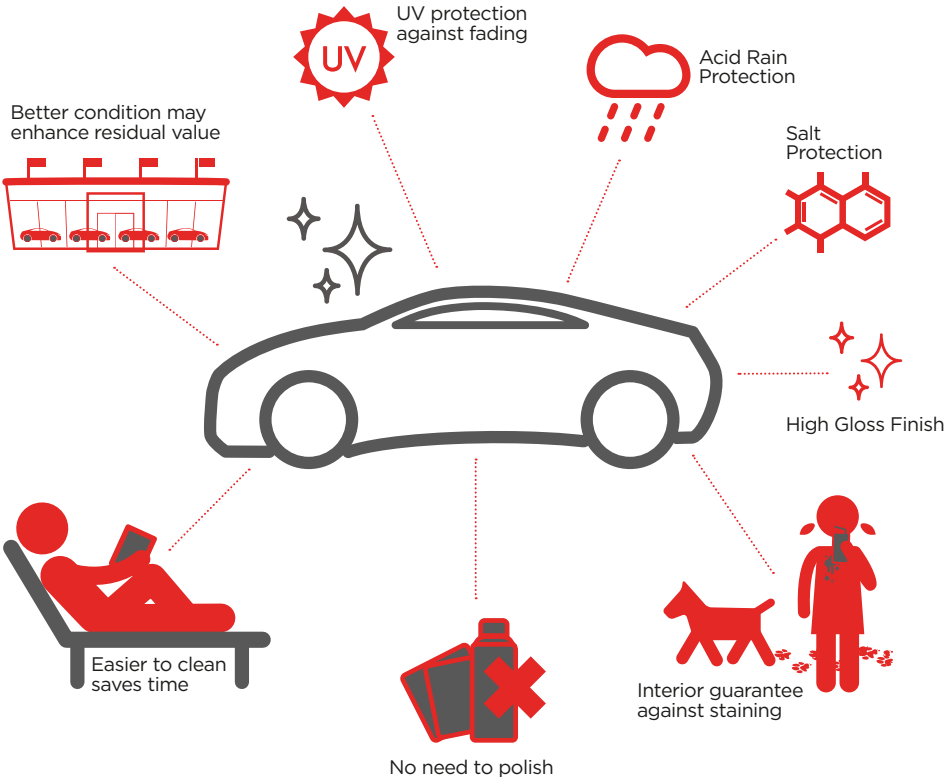

CUSTOMER BENEFITS